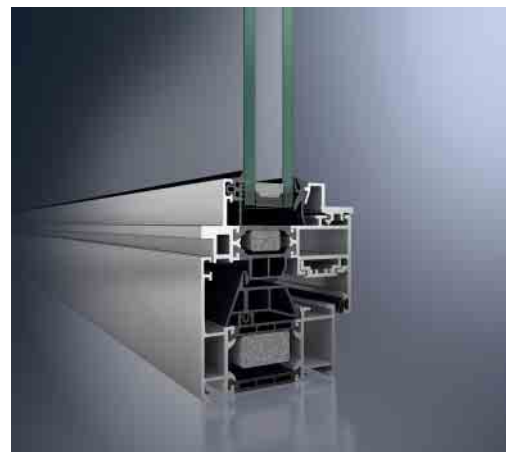

# Schüco AWS 70

Алюминиевая оконная система  
Aluminium Window System

Schüco Окно AWS 70  
Schüco Window AWS 70

Schüco Окно AWS 70.HI, открывание наружу  
Schüco Window AWS 70.HI – outward-opening

Schüco Окно AWS 70 ST.HI,  
Система с изящным контуром „под сталь“  
Schüco AWS 70 ST.HI windows  
with narrow steel-look contours

## The high-quality window system with a comprehensive range of solutions

With the AWS 70 windows, Schüco has created a system to meet all requirements. Functional benefits are combined with architectural and design features. Benefits such as high thermal insulation, narrow face widths, concealed, classic manual or integrated electromechanical fittings are combined in perfectly integrated components for inward and outward-opening windows. The rounded SL (Soft Line) vent contour in conjunction with the matching glazing bead is an attractive solution for softer lines. With its bevelled outer contours, the Schüco AWS 70 RL.HI (Residential Line) window system is ideally suited to modernisation or for giving visual emphasis. The Schüco AWS 70 ST.HI (Steel Contour) window system, with its very narrow steel contour, is ideal both for refurbishing old steel windows and for fitting new homes with attractive steel-look windows. The AWS 70 WF.HI system with its many design options is ideal as an economical solution with a mullion/transom appearance.