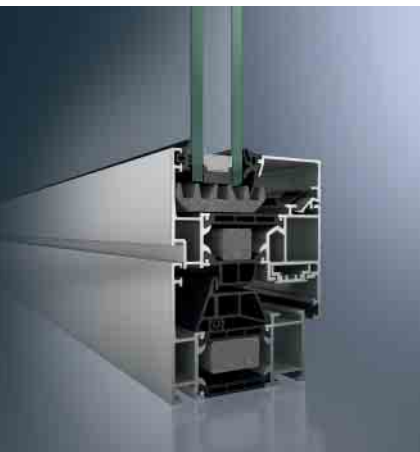

Schüco AWS 70

Алюминиевая оконная система
Aluminium Window System

Schüco Окно AWS 70
Schüco Window AWS 70