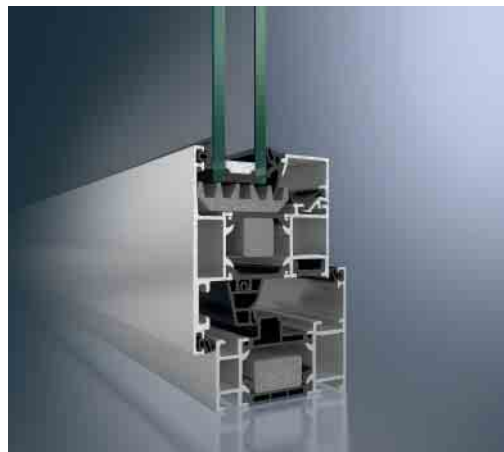

Schüco Окно AWS 70.HI, открывание наружу
Schüco Window AWS 70.HI – outward-opening